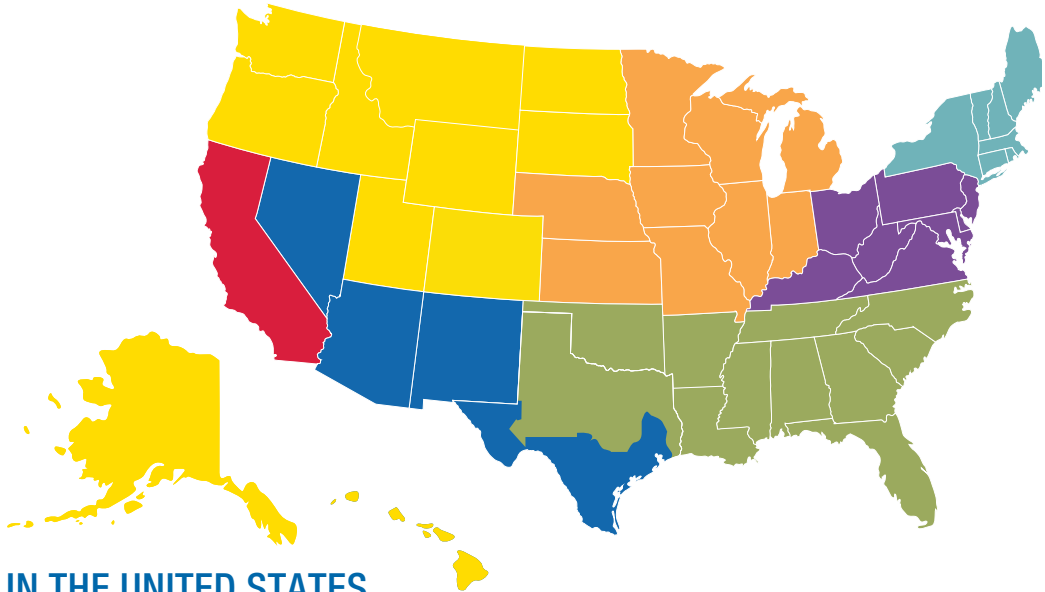

EWTN MARKETING REPRESENTATIVES

IN THE UNITED STATES

Northeast Region & Corporate Accounts

Mike Mishol

CT MA ME NH NY RI VT

413.567.0026 | mmishol@ewtn.com

Mid-Atlantic Region

Ron Meyer

DC DE KY MD NJ OH PA VA WV

740.944.1268 | rmeyer@ewtn.com

North Central Region

Christine Schicker

IA IL IN KS MI MN MO NE WI

517.721.1680 | cschicker@ewtn.com

Southern Region

Spencer Swope

AL AR GA FL LA MS NC OK SC TN North TX

256.352.9842 | sswope@ewtn.com

Northwest Region

Elena Rodriguez

AK CO HI ID MT ND OR SD UT WA WY

205.915.6445 | erodriguez@ewtn.com

California Region

Monica Marín