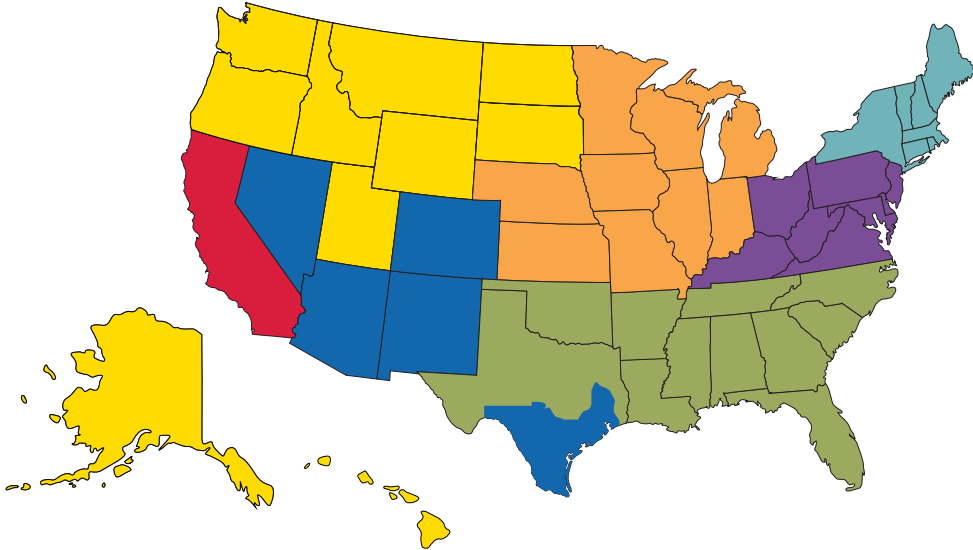

# EWTN MARKETING REPRESENTATIVES

## IN THE UNITED STATES

### Southern Region

**Spencer Swope**

AL AR GA FL LA MS NC OK SC TN North TX

256.352.9842 | sswope@ewtn.com

## U.S. SPANISH NETWORKS